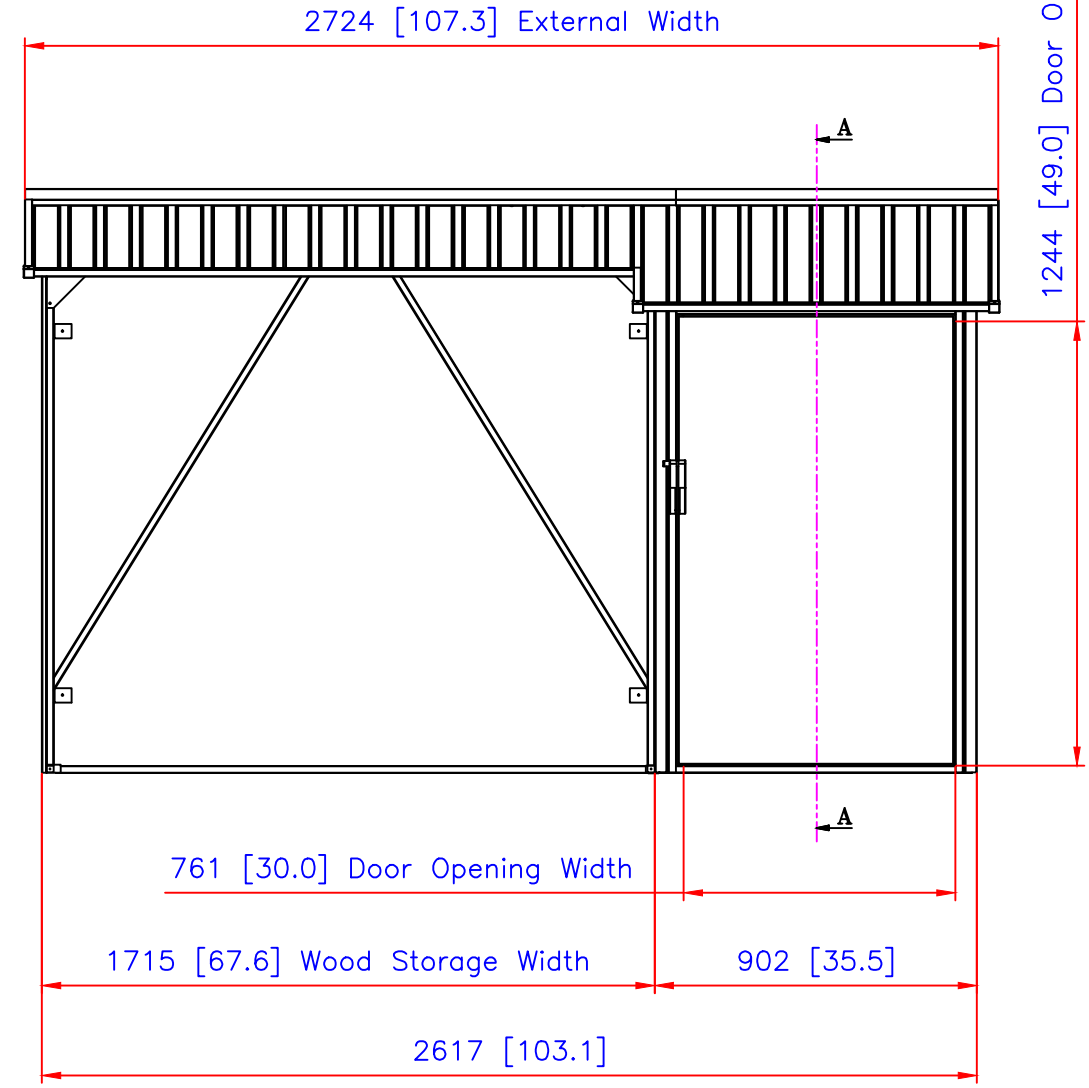

WOOD STORAGE SHED WITH STORE ROOM

<u>STORE ROOM DIMENSIONS</u>	
Inside Width -	875 mm
Inside Depth -	955 mm
Inside Height -	1324 mm