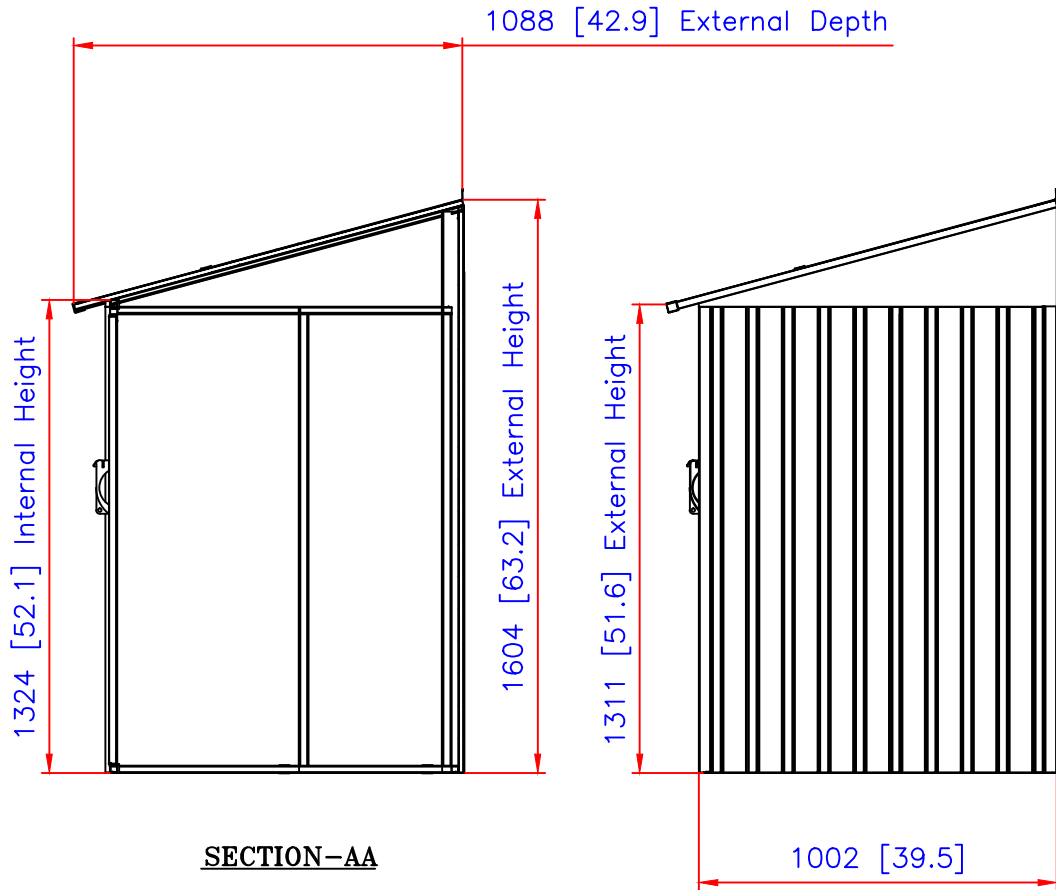

WOOD STORAGE SHED WITH STORE ROOM

<u>STORE ROOM DIMENSIONS</u>	
Inside Width -	875 mm
Inside Depth -	955 mm
Inside Height -	1324 mm