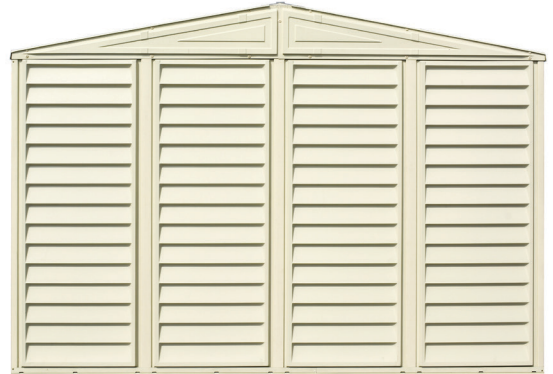

10 x 3' SidePro Vinyl Storage Sheds

When is a shed more than just a shed, our 10' x 3' SidePro will stand adjacent to the side of a house or fence, inside a garage or even in a basement for extra storage space.

- All Weather Durable Vinyl that will Not Rust, Rot and Dent
- Impervious to Wood Eating Insects
- Never Needs Painting
- Tall Walk in Shed (73" tall)
- Wide Double Doors for Access (61"wide X 71" tall)
- 15 Year Warranty-The Longest in the Industry
- Easy-Assembly
- Comes with Metal Frame Foundation
- Lockable Door for Added Security

SidePro 10' x 3'

Front View

SideView

BackView

Roof View

AngleView

Wide Double Door

Lockable Door Handle

10x3' SidePro Vinyl Shed

Item #	Description	Exterior Dimensions			Door Dimensions		Shipping Weight	No. of Boxes	Shipping Dimensions
		Width	Depth	Height	Width	Height			
98001	10' x 3' SidePro with Free Skylight and Foundation Kit Included	125.5"	33"	86.25"	60.5"	70.5"	177 lbs	1	76" x 42" x 6"